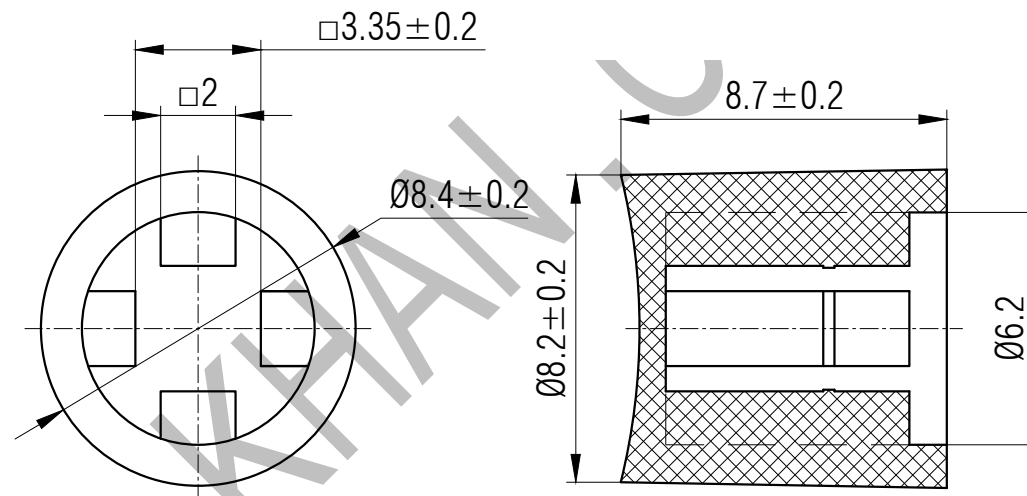

SWITCH CAP
P/N:SC427

Materials ABS

Color Black, White, Grey
(OEM AVAILABLE)

Packaging

Bulk Package
Inner Package: Plastic bag
Outer Package: Carton

 **KANGHONG ELECTRONIC**

VERSION		PROJECTION	DESIGN
KH14FE22E			
SCALE	SIZE	 Dimensions are shown:mm(inches)	DRAWN
5:1	A4		2014.02.20